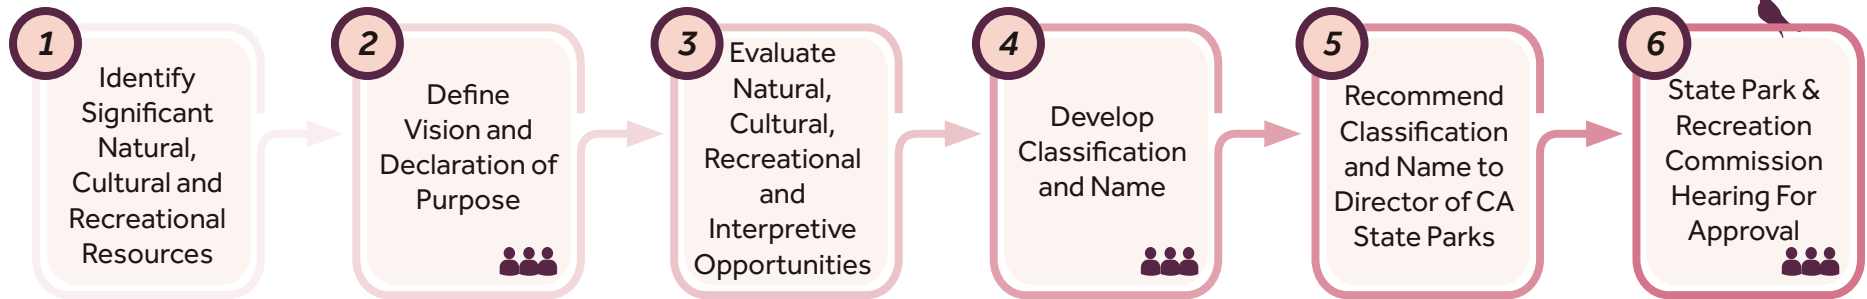

Alameda Tesla Classification and General Plan Project | **PROCESS FLOW CHART**

PHASE I : Establish Park Classification and Name

Timeframe: 2023-2024

PHASE II : General Plan and Environmental Impact Report (EIR)